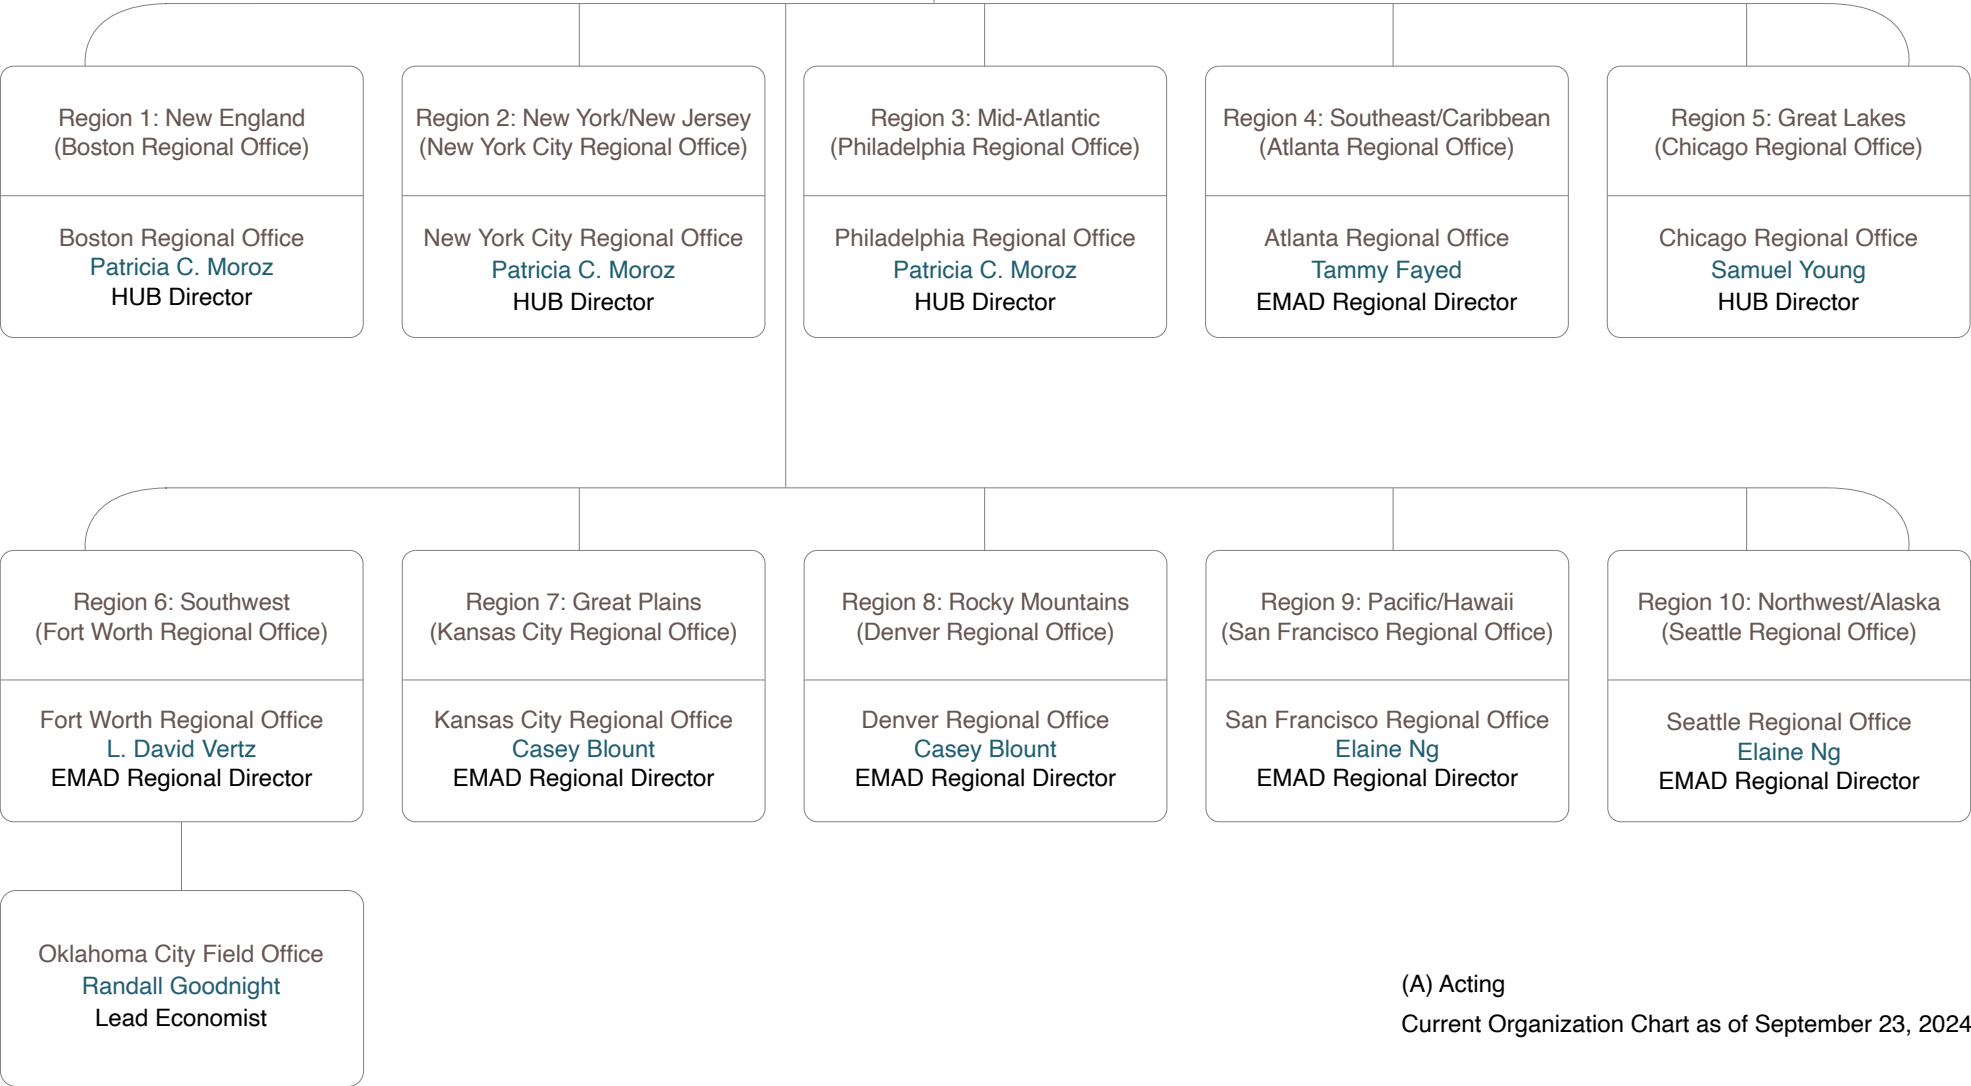

PD&R Field Economist Organization

**Economic Market Analysis
Division (EMAD)**

Erin K. Browne
Director, REE

(A) Acting
Current Organization Chart as of September 23, 2024