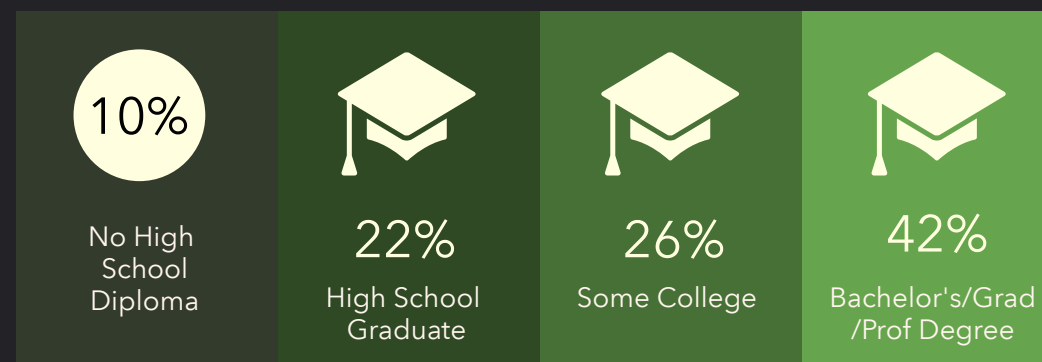

Santa Fe County Demographic Profile

Santa Fe County, NM
Santa Fe County, NM (35049)
Geography: County

Prepared by Esri

DEMOGRAPHIC PROFILE

Santa Fe County, NM
Geography: County

EDUCATION

EMPLOYMENT

KEY FACTS

INCOME

HOUSEHOLD INCOME (\$)