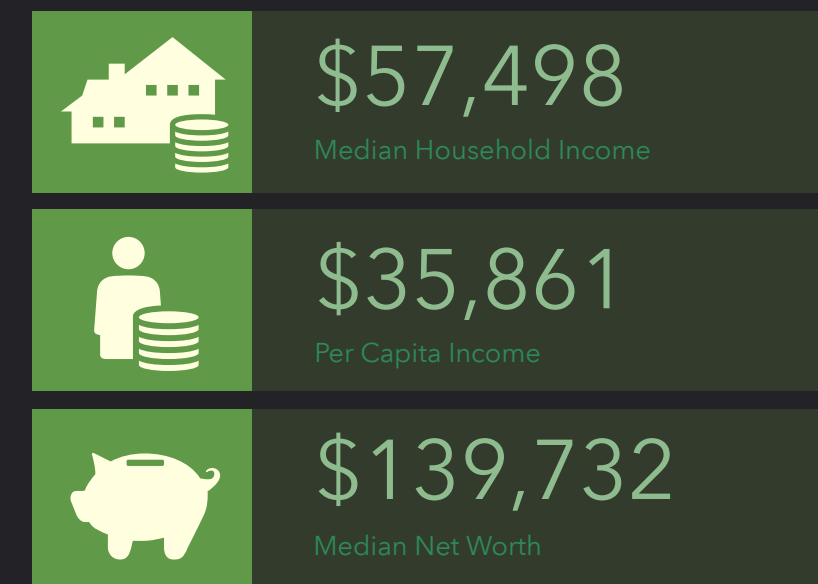

Santa Fe County Demographic Profile

Santa Fe County, NM
Santa Fe County, NM (35049)
Geography: County

Prepared by Esri

DEMOGRAPHIC PROFILE

Santa Fe County, NM
Geography: County

EDUCATION

EMPLOYMENT

KEY FACTS

INCOME

HOUSEHOLD INCOME (\$)