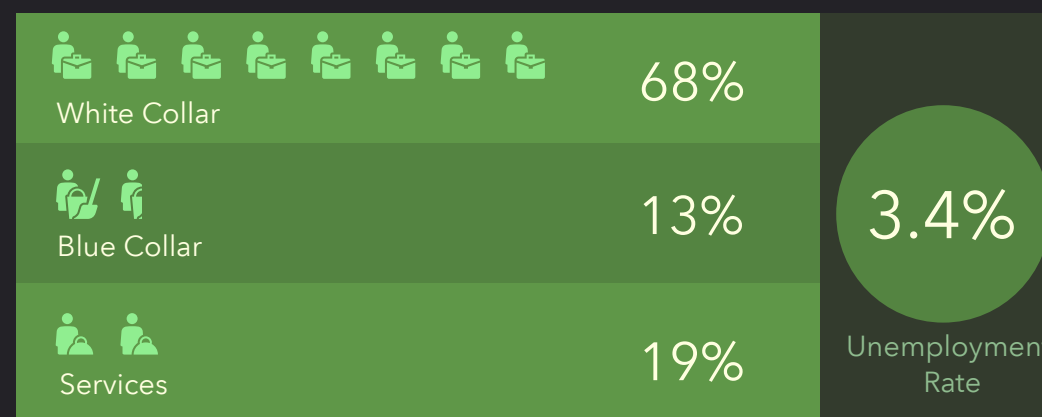

Santa Fe County Demographic Profile

Santa Fe County, NM
Santa Fe County, NM (35049)
Geography: County

Prepared by Esri

DEMOGRAPHIC PROFILE

Santa Fe County, NM
Geography: County

EDUCATION

EMPLOYMENT

KEY FACTS

INCOME

HOUSEHOLD INCOME (\$)