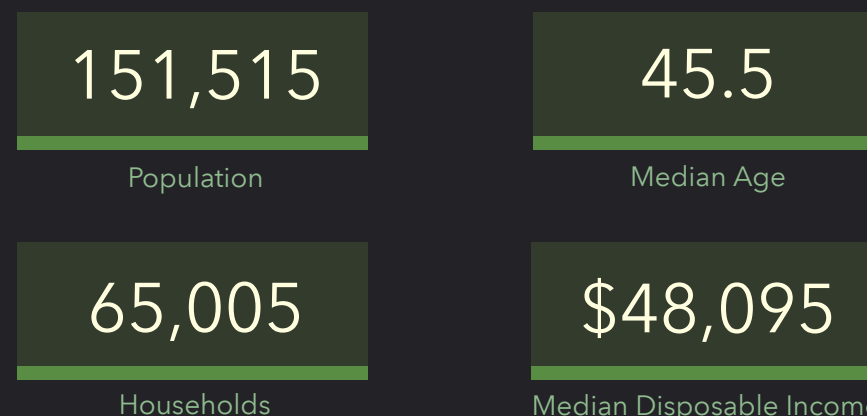

Santa Fe County Demographic Profile

Santa Fe County, NM
Santa Fe County, NM (35049)
Geography: County

Prepared by Esri

DEMOGRAPHIC PROFILE

Santa Fe County, NM
Geography: County

EDUCATION

EMPLOYMENT

KEY FACTS

INCOME

HOUSEHOLD INCOME (\$)